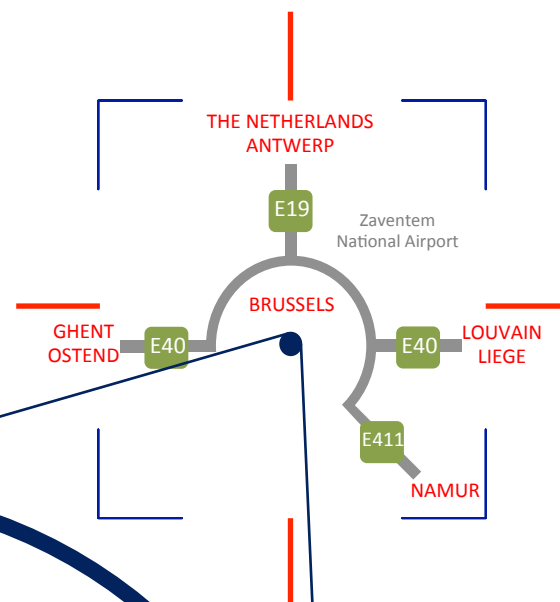

Rothers Group

Rue des Colonies 11
1000 Brussels
Belgium
P: +32 (0) 2 588 04 57
F: +32 (0) 2 517 65 00
info@rothersgroup.com

Liège | Leuven

Coming from Liège-Leuven
- E40 Liège-Leuven-Brussels
- At the interchange, exit toward Centre
- Keep left, following signs for Meiser / Centre
- Merge onto N23
- At roundabout, take 1st exit continuing on N23
- Follow onto Rue des Colonies

Ostend | Ghent

Coming from Ostend-Ghent
- E40 Ostend-Brussels
- At the interchange Groot-Bijgaarden/Zellik, follow A10
- Continue onto Av. Charles-Quint / A10
- Continue onto Leopold II Tunnel / R20
- Right on Antwerselaan
- Left at Rue de l'Éveque
- Follow to Rue des Colonies

Antwerp

Coming from Antwerp
- E19 Antwerp-Brussels
- At the interchange, take exit Machelen on left to merge onto E40 toward E411/Brussels
- Exit toward Centre
- Keep left, following signs for Meiser / Centre
- Merge onto N23
- At roundabout, take 1st exit continuing on N23
- Follow onto Rue des Colonies

Namur

Coming from Namur
- E411 Namur-Brussels
- Exit toward N210
- Keep right onto N210
- Right onto N206
- Right onto R21
- 1st Left onto N4
- Keep right, at roundabout, take 3rd exit onto N23
- Continue onto Rue des Colonies