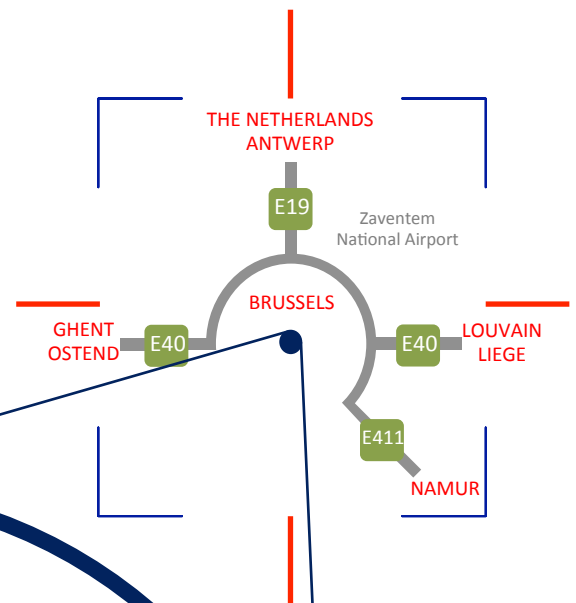

Rothers Group

Rue des Colonies 11
1000 Brussels
Belgium
P: +32 (0) 2 588 04 57
F: +32 (0) 2 517 65 00
info@rothersgroup.com

Liège | Leuven

Coming from Liège-Leuven
- E40 Liège-Leuven-Brussels
- At the interchange, exit toward Centre
- Keep left, following signs for Meiser / Centre
- Merge onto N23
- At roundabout, take 1st exit continuing on N23
- Follow onto Rue des Colonies

Ostend | Ghent

Coming from Ostend-Ghent
- E40 Ostend-Brussels
- At the interchange Groot-Bijgaarden/Zellik, follow A10
- Continue onto Av. Charles-Quint / A10
- Continue onto Leopold II Tunnel / R20
- Right on Antwerselaan
- Left at Rue de l'Eveque
- Follow to Rue des Colonies

Antwerp

Coming from Antwerp
- E19 Antwerp-Brussels
- At the interchange, take exit Machelen on left to merge onto E40 toward E411/Brussels
- Exit toward Centre
- Keep left, following signs for Meiser / Centre
- Merge onto N23
- At roundabout, take 1st exit continuing on N23
- Follow onto Rue des Colonies

Namur

Coming from Namur
- E411 Namur-Brussels
- Exit toward N210
- Keep right onto N210
- Right onto N206
- Right onto R21
- 1st Left onto N4
- Keep right, at roundabout, take 3rd exit onto N23
- Continue onto Rue des Colonies